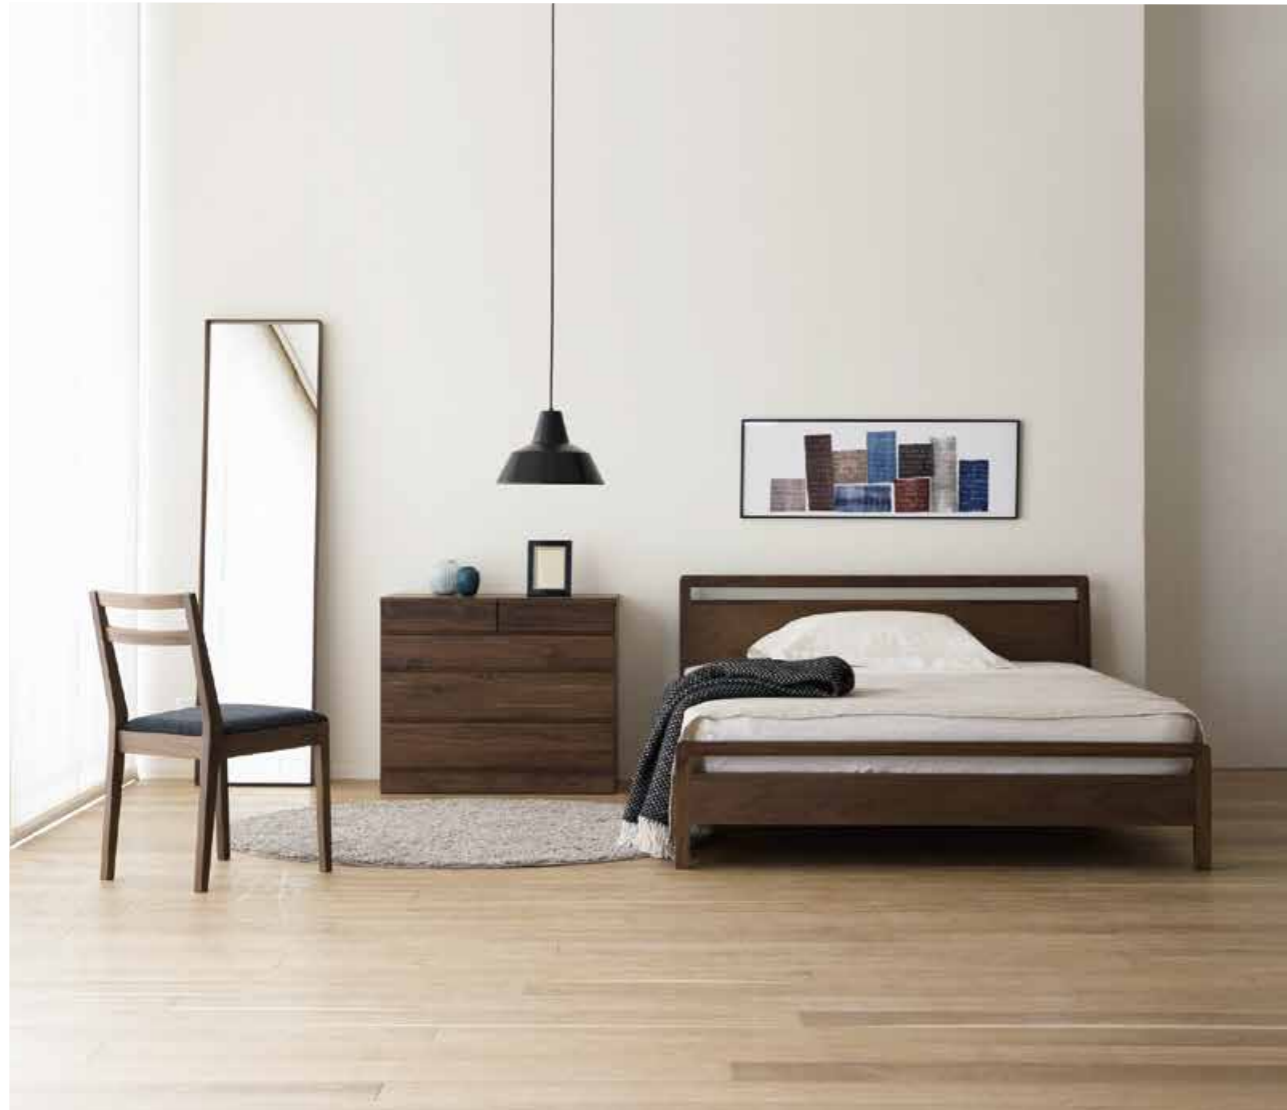

Bedroom Coordinations

MARK BED DOUBLE WALNUT ¥170,000 →P128
LECCE CHEST 80 SIDECHEST WALNUT ¥82,000 →P134
PLAIN CHAIR WALNUT ¥48,000 →P114
BOX MIRROR 41170 WALNUT ¥69,000 →P143