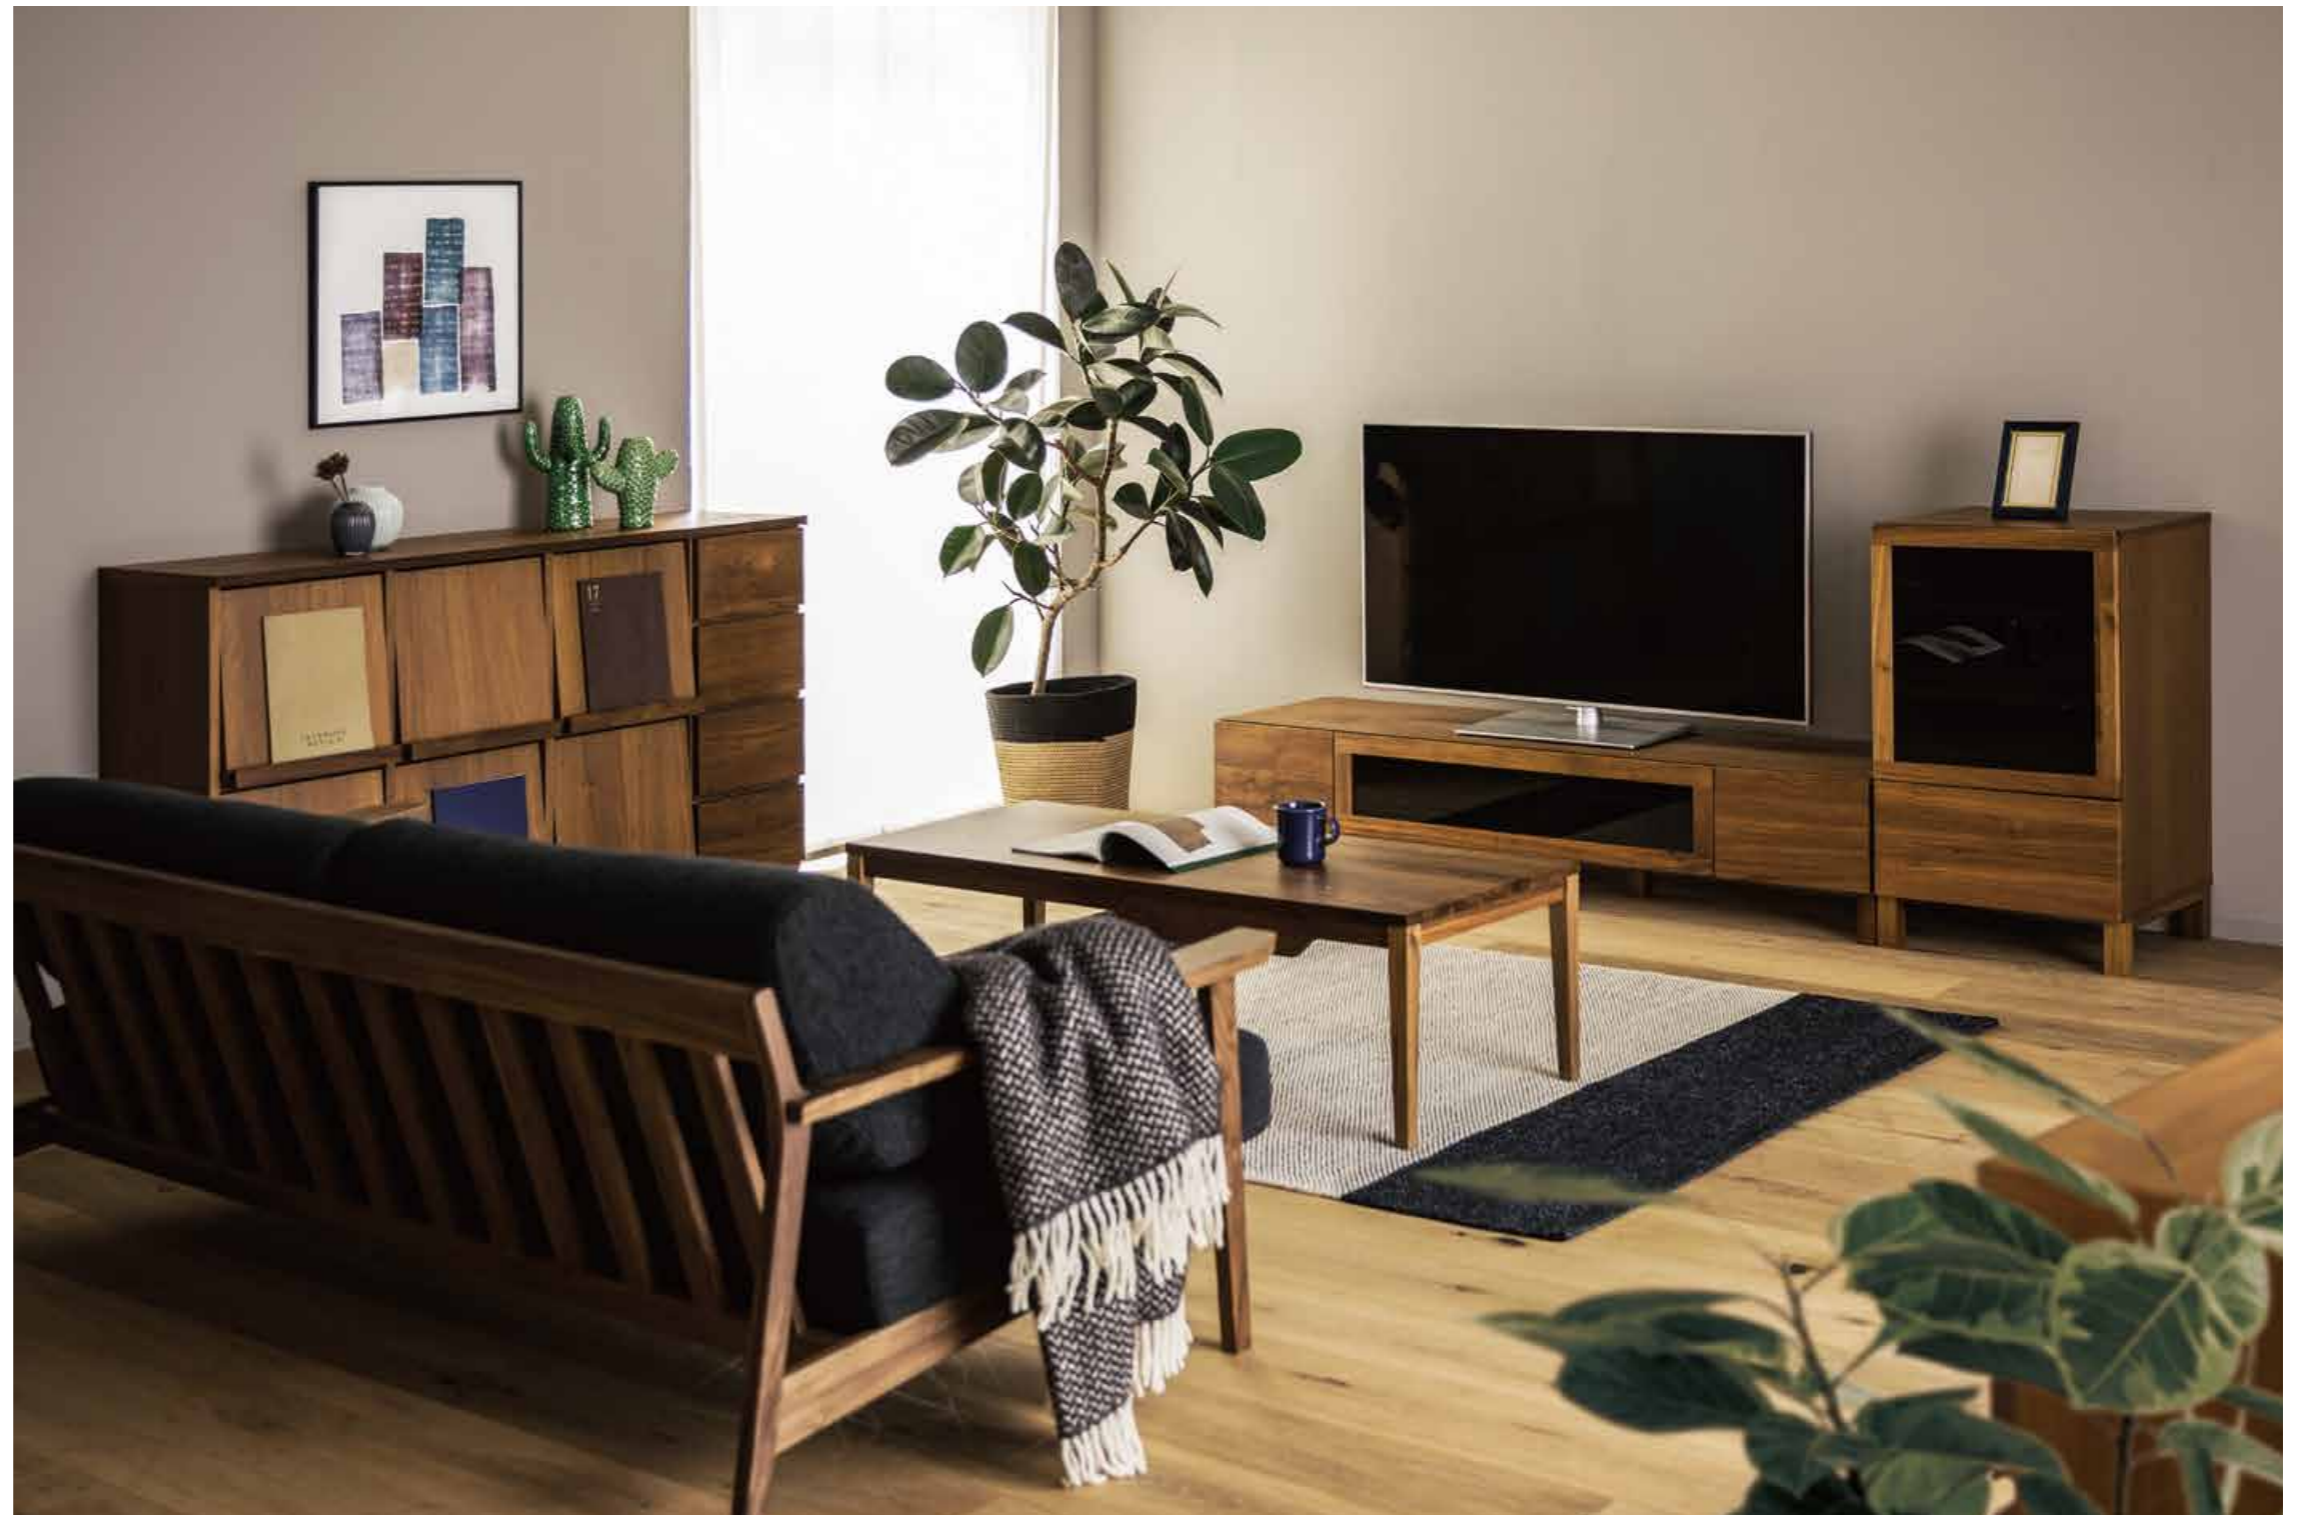

LECCE SERIES
LIVING ROOM COORDINATIONS

Takanomokkou Furniture Coordinations