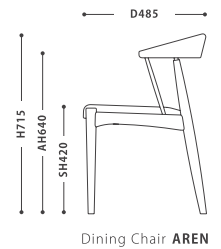

Dining Chair AREN